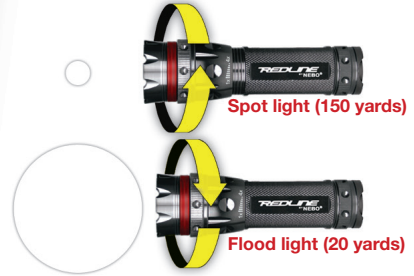

# REDLINE®

- 4x Adjustable Beam ( Flood-Spot ) • High-Power LED • 5 Lighting Modes ( 100%-50%-10%-S.O.S.-Defensive Strobe )
- Water-Resistant / Shock-Proof Aircraft Grade Aluminum Body • Magnetic Base with Rear Tactical Hard/Soft Touch Glow Power Button
- Powered by 3 AAA Batteries (Included)

## • CONVEX LENS

The convex lens evenly distributes the light for a highly concentrated beam without dull or dark spots.

## • 4x ADJUSTABLE BEAM

Turn the head clockwise for flood light, perfect for short range lighting. Turn the head counter-clockwise for spot light, perfect for focusing light up to 150 yards.