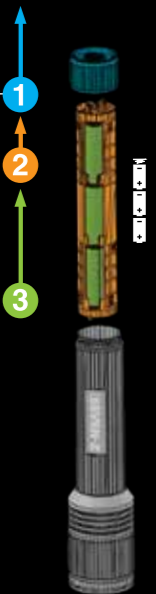

BATTERY INSTALLATION

1. 1 To access the battery compartment, unscrew (counter-clockwise) the end cap where the button is located.
2. 2 Remove the battery cartridge from the battery compartment.
3. 3 Remove old batteries and dispose of properly. Insert new batteries with the negative end facing the spring in the battery cartridge. The battery cartridge can be inserted in any direction.

Reattach the knurled battery cap, by turning clockwise.